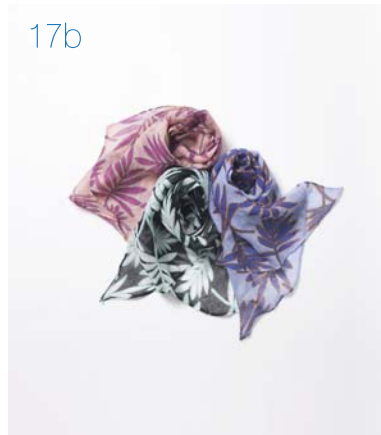

18a One-piece edi-60931055
¥26,000+税 size/F color/70

18b Blouson edi-60931034
¥19,000+税 size/F color/76

18c One-piece edi-60930525
¥26,000+税 size/36.38.40 color/15

18d Blouse edi-60931103
¥16,000+税 size/36.38.40 color/10
Skirt edi-60931127
¥18,000+税 size/36.38.40 color/23

18e Blouse edi-60931043
¥15,000+税 size/36.38.40 color/50