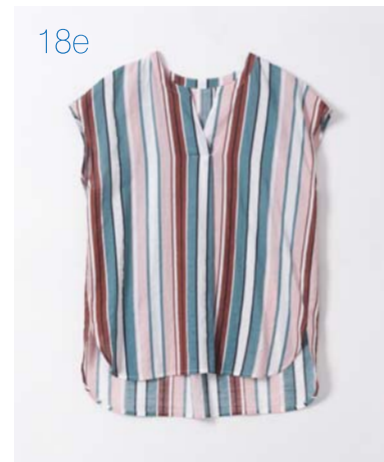

18a One-piece edi-60931055
¥26,000+税 size/F color/70

18b Blouson edi-60931034
¥19,000+税 size/F color/76

18c One-piece edi-60930525
¥26,000+税 size/36.38.40 color/15

18d Blouse edi-60931103
¥16,000+税 size/36.38.40 color/10
Skirt edi-60931127
¥18,000+税 size/36.38.40 color/23

18e Blouse edi-60931043
¥15,000+税 size/36.38.40 color/50